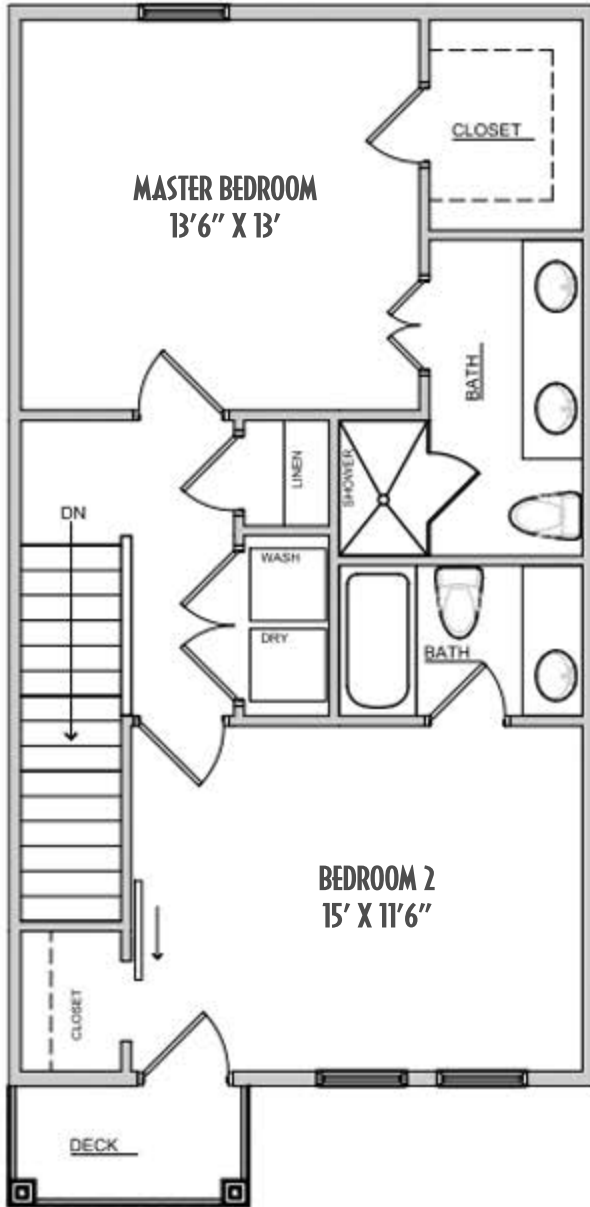

## 2ND FLOOR

## GROUND FLOOR

**PLAN B** 1,352 S.F. 

  
**LA ESTRELLA**  
AFFORDABLE URBAN TOWNHOMES

515 EAST 9TH STREET, DALLAS, TX 75203 • TEL. 214.956.8888