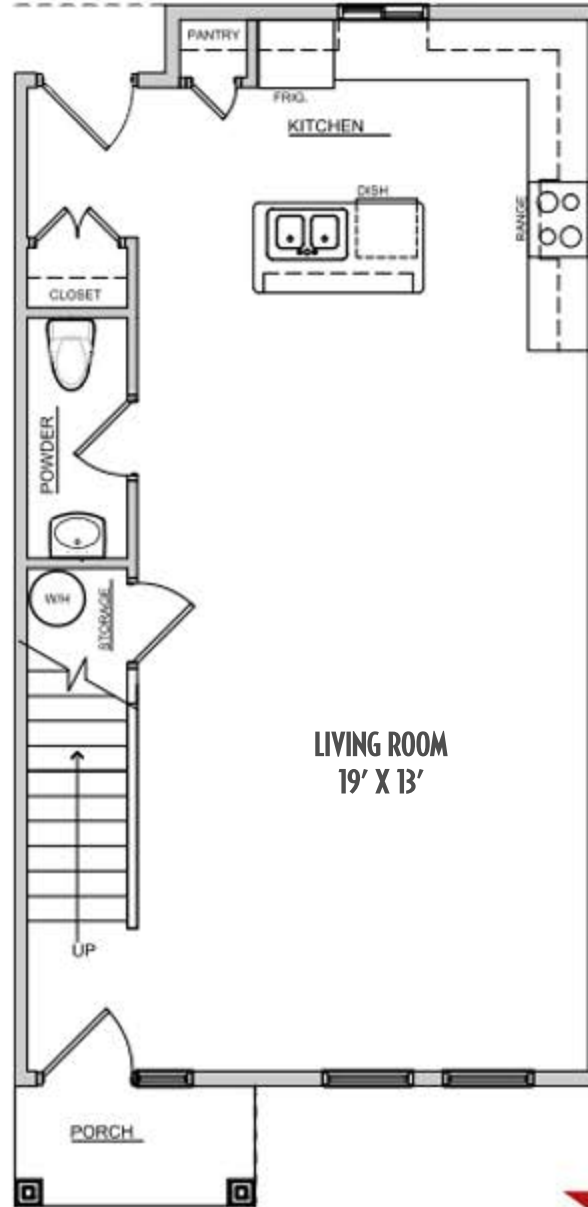

## 2ND FLOOR

## GROUND FLOOR

**PLAN B** 1,352 S.F. 

  
**LA ESTRELLA**  
AFFORDABLE URBAN TOWNHOMES

515 EAST 9TH STREET, DALLAS, TX 75203 • TEL. 214.956.8888